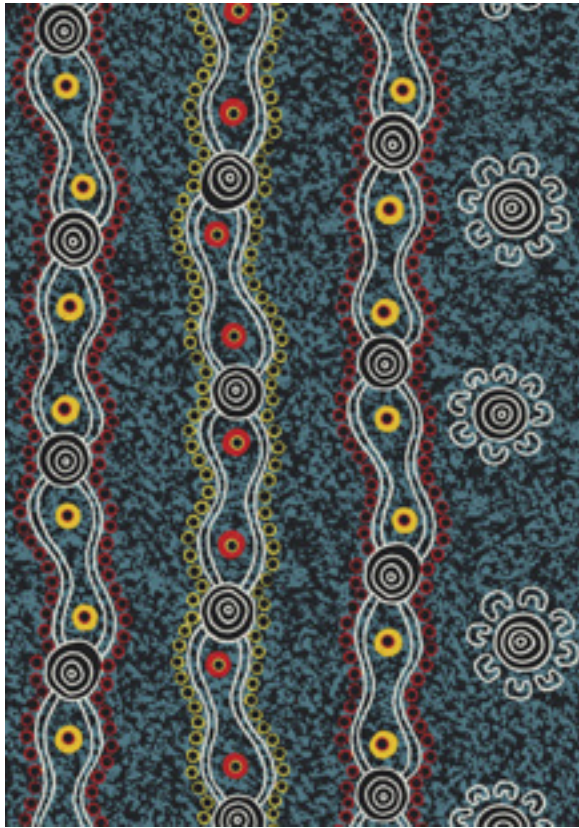

Indigenous Carpet & Rugs

Product Introduction